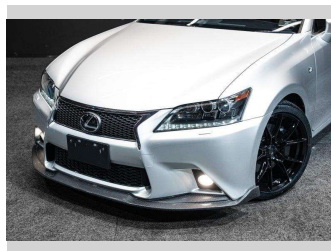

2012 Lexus GS 250 F Sport Premium!

Purchase Price **\$22,995**
Includes GST, Registration & Licensing

Finance may be available on this vehicle. Ask one of our friendly staff for more information.

Gain peace of mind with Mechanical Breakdown Insurance. **Ask us how.**

Top features

None Listed

Body Style
Sedan

Odometer
65,273 km

Engine
2499 cc, Internal Combustion

Fuel Type
Petrol

Transmission
Auto

Wheels
-