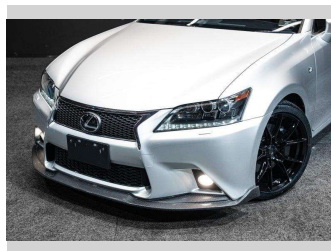

2012 Lexus GS 250 F Sport Premium!

Purchase Price **\$22,995**
Includes GST, Registration & Licensing

Finance may be available on this vehicle. Ask one of our friendly staff for more information.

Gain peace of mind with Mechanical Breakdown Insurance. **Ask us how.**

Top features
None Listed

Body Style
Sedan

Odometer
65,273 km

Engine
2499 cc, Internal Combustion

Fuel Type
Petrol

Transmission
Auto

Wheels
-

VIN
7AT0B012X26001898

Interior
-

Safety

Based on 2025 VSRR rating

Reg No.
-

Ext Colour
Silver

History
-

Seats
-

CO2 Emissions
★ ★ ★ ☆ ☆ ☆
233 grams/km