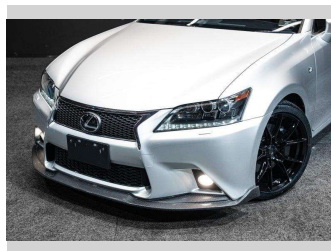

2012 Lexus GS 250 F Sport Premium!

Purchase Price **\$20,995**
Includes GST, Registration & Licensing

Finance may be available on this vehicle. Ask one of our friendly staff for more information.

Gain peace of mind with Mechanical Breakdown Insurance. **Ask us how.**

Top features
None Listed

Body Style
Sedan

Odometer
65,273 km

Engine
2499 cc, Internal Combustion

Fuel Type
Petrol

Transmission
Auto

Wheels
-

VIN
7AT0B012X26001898

Interior
-

Safety

Based on 2025 VSRR rating

Reg No.
-

Ext Colour
Silver

History
-

Seats
-

CO2 Emissions
★ ★ ★ ☆ ☆ ☆
233 grams/km