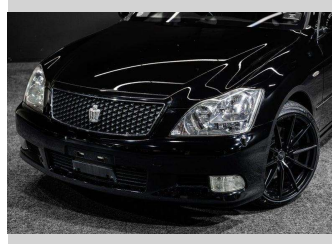

# 2005 Toyota Crown Athlete | V6 311BHP + New RPM

**Purchase Price** **\$15,995**  
Includes GST, Registration & Licensing

Finance may be available on this vehicle. Ask one of our friendly staff for more information.

Gain peace of mind with Mechanical Breakdown Insurance. **Ask us how.**

**Top features**  
None Listed

Body Style  
**Sedan**

Odometer  
**132,000 km**

Engine  
**3456 cc, Internal Combustion**

Fuel Type  
**Petrol**