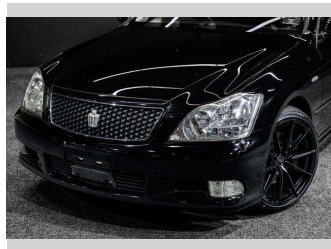

2005 Toyota Crown Athlete | V6 311BHP + New RPM

Purchase Price **\$15,995**
Includes GST, Registration & Licensing

Finance may be available on this vehicle. Ask one of our friendly staff for more information.