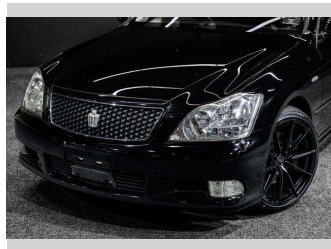

2005 Toyota Crown Athlete | V6 311BHP + New RPM

Purchase Price **\$15,995**
Includes GST, Registration & Licensing

Finance may be available on this vehicle. Ask one of our friendly staff for more information.

Gain peace of mind with Mechanical Breakdown Insurance. **Ask us how.**

Top features
None Listed

Body Style
Sedan

Odometer
132,000 km

Engine
3456 cc, Internal Combustion

Fuel Type
Petrol

Transmission
Auto

Wheels
-