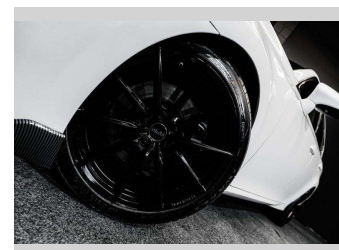

2012 Lexus GS 350 Fresh Import + NEW RPM Wheels

Purchase Price **$22,995**
Includes GST, Registration & Licensing

Finance may be available on this vehicle. Ask one of our friendly staff for more information.

Gain peace of mind with Mechanical Breakdown Insurance. **Ask us how.**

Top features

None Listed

Body Style
Sedan

Odometer
97,000 km

Engine
3456 cc, Internal Combustion

Fuel Type
Petrol

Transmission
Auto

Wheels
-

VIN
7AT0B00RX26001358

Interior
-

Safety

Based on 2025 VSRR rating

Reg No.
-

Ext Colour
White

History
-

Seats
-

CO2 Emissions
★ ★ ☆ ☆ ☆ ☆
250 grams/km

Energy Economy
★ ☆ ☆ ☆ ☆ ☆
Annual fuel cost of $4,190
10.7L per 100km

Cost per year is an estimate based on petrol price of $2.80 per litre and an average distance of 14000 km. Emissions and Energy Economy figures standardised to 3P WLTP.

Stock ID: 9183