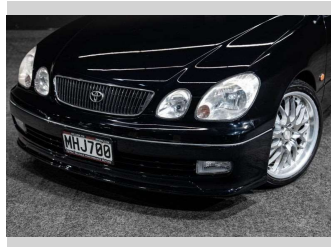

1998 Toyota Aristo V300 | 2JZ-GTE!

Purchase Price

\$21,995

Includes GST, Registration & Licensing

Finance may be available on this vehicle. Ask one of our friendly staff for more information.

finance
NOW

Gain peace of mind with Mechanical Breakdown Insurance. **Ask us how.**

provident
insurance

Top features

None Listed

Body Style

Sedan

Odometer

136,882 km

Engine

2990 cc, Internal Combustion

Fuel Type

Petrol

Transmission

Auto

Wheels

-

VIN