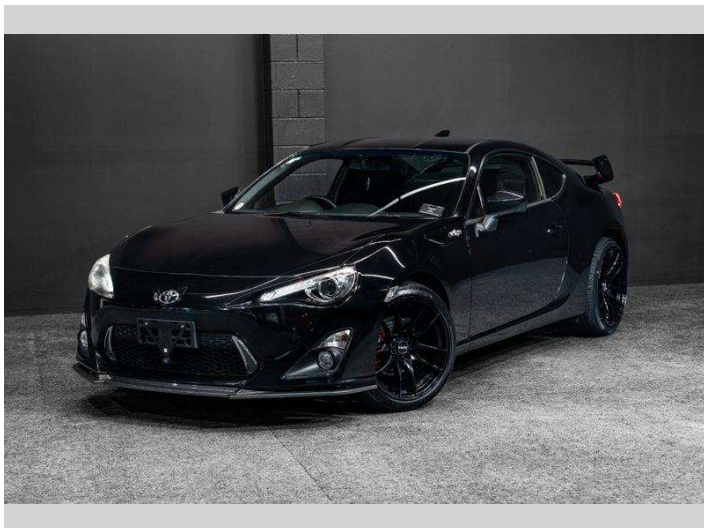

2012 Toyota 86 GT | Limited Edition!

Purchase Price **\$22,995**
Includes GST, Registration & Licensing

Finance may be available on this vehicle. Ask one of our friendly staff for more information.

Gain peace of mind with Mechanical Breakdown Insurance. **Ask us how.**

Top features

None Listed

Body Style
Coupe

Odometer
116,997 km

Engine
1998 cc, Internal Combustion

Fuel Type
Petrol

Transmission
Auto

Wheels
-

VIN
7AT0H65RX26022638

Interior
-

Safety

Based on 2025 VSRR rating

Reg No.
-

Ext Colour
Black

History
-

Seats
-