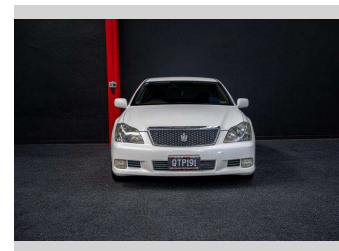

2007 Toyota Crown Athlete | RWD!

Purchase Price **\$14,995**
Includes GST, Registration & Licensing

Finance may be available on this vehicle. Ask one of our friendly staff for more information.

Gain peace of mind with Mechanical Breakdown Insurance. **Ask us how.**

Top features

None Listed

Body Style
Sedan

Odometer
155,000 km

Engine
2490 cc, Internal Combustion

Fuel Type
Petrol

Transmission
Auto

Wheels
-