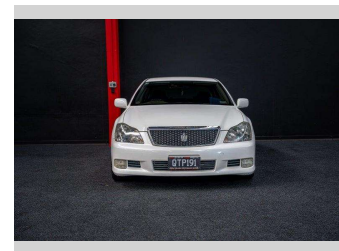

2007 Toyota Crown Athlete | RWD!

Purchase Price

\$14,995

Includes GST, Registration & Licensing

Finance may be available on this vehicle. Ask one of our friendly staff for more information.

Gain peace of mind with Mechanical Breakdown Insurance. **Ask us how.**

Top features

None Listed

Body Style

Sedan

Odometer

155,000 km

Engine

2490 cc, Internal Combustion

Fuel Type

Petrol

Transmission

Auto

Wheels

-

VIN

7AT0H60BX21058941