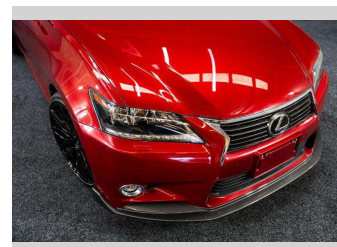

2014 Lexus GS 350 GS350 | FRESH IMPORT!

Purchase Price **\$26,995**
Includes GST, Registration & Licensing

Finance may be available on this vehicle. Ask one of our friendly staff for more information.

Gain peace of mind with Mechanical Breakdown Insurance. **Ask us how.**