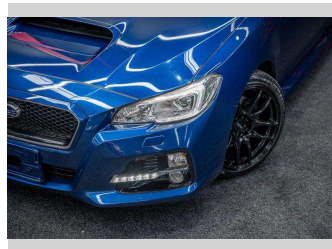

2015 Subaru Levorg | 1.6L - Fresh Import!

Purchase Price **\$17,995**
Includes GST, Registration & Licensing

Finance may be available on this vehicle. Ask one of our friendly staff for more information.

Gain peace of mind with Mechanical Breakdown Insurance. **Ask us how.**

Top features
None Listed

Body Style
Station Wagon

Odometer
108,000 km

Engine
1599 cc, Internal Combustion

Fuel Type
Petrol

Transmission
Auto