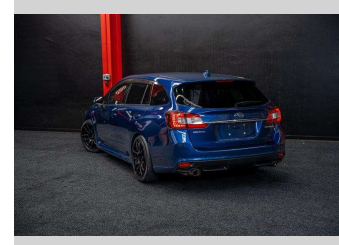

# 2015 Subaru Levorg | 1.6L - Fresh Import!

**Purchase Price** **\$15,995**  
Includes GST, Registration & Licensing

Finance may be available on this vehicle. Ask one of our friendly staff for more information.

Gain peace of mind with Mechanical Breakdown Insurance. **Ask us how.**

**Top features**  
None Listed

Body Style  
**Station Wagon**

Odometer  
**108,000 km**

Engine  
**1599 cc, Internal Combustion**

Fuel Type  
**Petrol**

Transmission  
**Auto**

Wheels  
-

VIN  
**7AT0GF22X26035607**

Interior  
-

Safety  
  
Based on 2025 VSRR rating

Reg No.  
-

Ext Colour  
**Blue**

History  
-