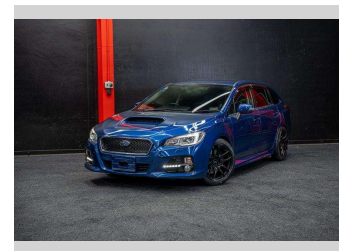

# 2015 Subaru Levorg | 1.6L - Fresh Import!

**Purchase Price** **\$15,995**  
Includes GST, Registration & Licensing

Finance may be available on this vehicle. Ask one of our friendly staff for more information.

Gain peace of mind with Mechanical Breakdown Insurance. **Ask us how.**

**Top features**  
None Listed

Body Style  
**Station Wagon**

Odometer  
**108,000 km**

Engine  
**1599 cc, Internal Combustion**

Fuel Type  
**Petrol**

Transmission  
**Auto**

Wheels  
-

VIN  
**7AT0GF22X26035607**

Interior  
-

Safety  
  
Based on 2025 VSRR rating

Reg No.  
-

Ext Colour  
**Blue**

History  
-