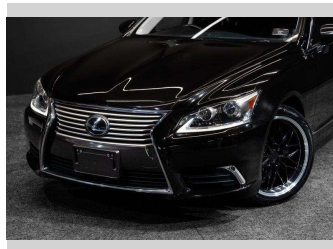

2014 Lexus LS 460 FRESH IMPORT - Version C!

Purchase Price **\$22,995**
Includes GST, Registration & Licensing

Finance may be available on this vehicle. Ask one of our friendly staff for more information.

Gain peace of mind with Mechanical Breakdown Insurance. **Ask us how.**

Top features

None Listed

Body Style
Sedan

Odometer
165,000 km

Engine
4608 cc, Internal Combustion

Fuel Type
Petrol

Transmission
Auto