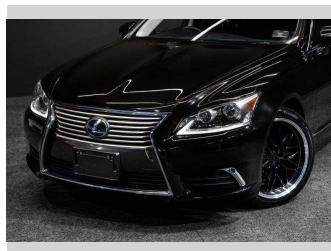

2014 Lexus LS 460 FRESH IMPORT - Version C!

Purchase Price **\$22,995**
Includes GST, Registration & Licensing

Finance may be available on this vehicle. Ask one of our friendly staff for more information.

Gain peace of mind with Mechanical Breakdown Insurance. **Ask us how.**

Top features

None Listed

Body Style
Sedan

Odometer
165,000 km

Engine
4608 cc, Internal Combustion

Fuel Type
Petrol

Transmission
Auto