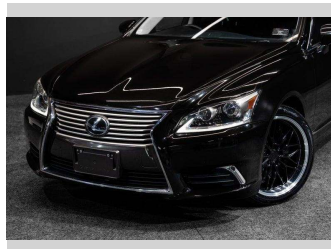

# 2014 Lexus LS 460 FRESH IMPORT - Version C!

**Purchase Price** **\$20,995**  
Includes GST, Registration & Licensing

Finance may be available on this vehicle. Ask one of our friendly staff for more information.

Gain peace of mind with Mechanical Breakdown Insurance. **Ask us how.**

**Top features**

None Listed

Body Style  
**Sedan**

Odometer  
**165,000 km**

Engine  
**4608 cc, Internal Combustion**

Fuel Type  
**Petrol**