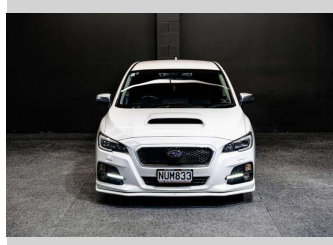

# 2014 Subaru Levorg 2.0GT Eyesight - Certed +

**Purchase Price** **\$19,995**  
Includes GST, Registration & Licensing

Finance may be available on this vehicle. Ask one of our friendly staff for more information.

Gain peace of mind with Mechanical Breakdown Insurance. **Ask us how.**

**Top features**  
None Listed

Body Style  
**Station Wagon**

Odometer  
**123,000 km**

Engine  
**1990 cc, Internal Combustion**

Fuel Type  
**Petrol**