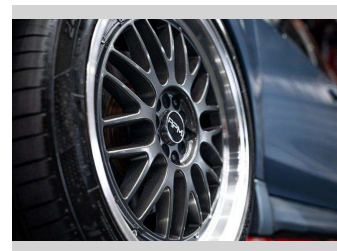

2016 Subaru Levorg | 2.0 GT-S - Sunroof!

Purchase Price **\$17,995**
Includes GST, Registration & Licensing

Finance may be available on this vehicle. Ask one of our friendly staff for more information.

Gain peace of mind with Mechanical Breakdown Insurance. **Ask us how.**