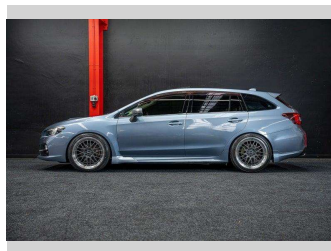

2016 Subaru Levorg | 2.0 GT-S - Sunroof!

Purchase Price **\$17,995**
Includes GST, Registration & Licensing

Finance may be available on this vehicle. Ask one of our friendly staff for more information.

Gain peace of mind with Mechanical Breakdown Insurance. **Ask us how.**

Top features

None Listed

Body Style
Station Wagon

Odometer
132,000 km

Engine
1998 cc, Internal Combustion

Fuel Type
Petrol

Transmission
Auto

Wheels
-