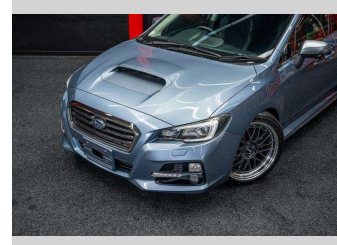

2016 Subaru Levorg | 2.0 GT-S - Sunroof!

Purchase Price **\$17,995**
Includes GST, Registration & Licensing

Finance may be available on this vehicle. Ask one of our friendly staff for more information.

Gain peace of mind with Mechanical Breakdown Insurance. **Ask us how.**

Top features

None Listed

Body Style
Station Wagon

Odometer
132,000 km

Engine
1998 cc, Internal Combustion

Fuel Type
Petrol

Transmission
Auto

Wheels
-

VIN
7AT0GF22X26021138

Interior
-

Safety

Based on 2025 VSRR rating

Reg No.
-

Ext Colour
Blue

History
-

Seats
-