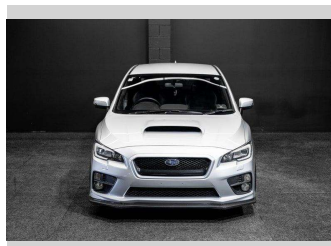

2014 Subaru WRX S4 | 2.0L GT-S w/Full Aero

Purchase Price **\$28,995**
Includes GST, Registration & Licensing

Finance may be available on this vehicle. Ask one of our friendly staff for more information.

Gain peace of mind with Mechanical Breakdown Insurance. **Ask us how.**

Top features

None Listed

Body Style
Sedan

Odometer
76,000 km

Engine
1998 cc, Internal Combustion

Fuel Type
Petrol

Transmission
Auto