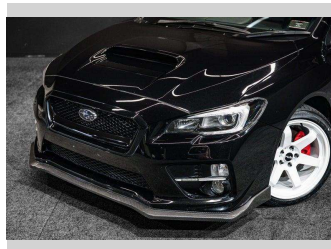

2015 Subaru WRX S4 Eyesight | 2.0L GT-S w/ Lip Kit!

Purchase Price **\$27,995**
Includes GST, Registration & Licensing

Finance may be available on this vehicle. Ask one of our friendly staff for more information.

Gain peace of mind with Mechanical Breakdown Insurance. **Ask us how.**

Top features

None Listed

Body Style
Sedan

Odometer
74,580 km

Engine
1998 cc, Internal Combustion

Fuel Type
Petrol

Transmission
Auto