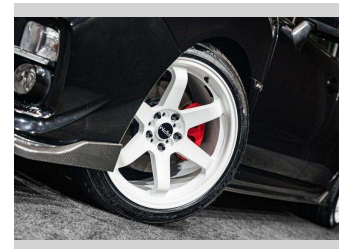

2015 Subaru WRX S4 Eyesight | 2.0L GT-S w/ Lip Kit!

Purchase Price **\$27,995**
Includes GST, Registration & Licensing

Finance may be available on this vehicle. Ask one of our friendly staff for more information.