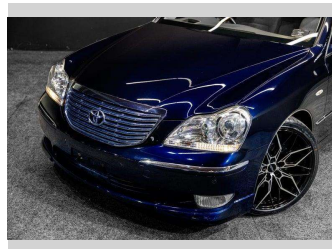

2006 Toyota Crown Majesta Type C | 4.3L V8

Purchase Price **\$19,995**
Includes GST, Registration & Licensing

Finance may be available on this vehicle. Ask one of our friendly staff for more information.

Gain peace of mind with Mechanical Breakdown Insurance. **Ask us how.**

Top features
None Listed

Body Style
Sedan

Odometer
66,000 km

Engine
4292 cc, Internal Combustion

Fuel Type
Petrol

Transmission
Auto

Wheels
-

VIN
7AT0H60BX26019014

Interior
-

Safety

Based on 2025 VSRR rating

Reg No.
-

Ext Colour
Black

History
-

Seats
-