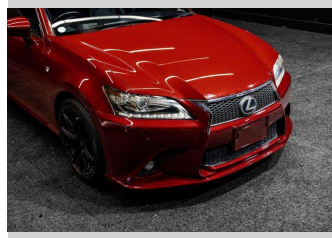

# 2012 Lexus GS 350 F Sport Premium w/ Sunroof

**Purchase Price** **\$25,995**  
Includes GST, Registration & Licensing

Finance may be available on this vehicle. Ask one of our friendly staff for more information.