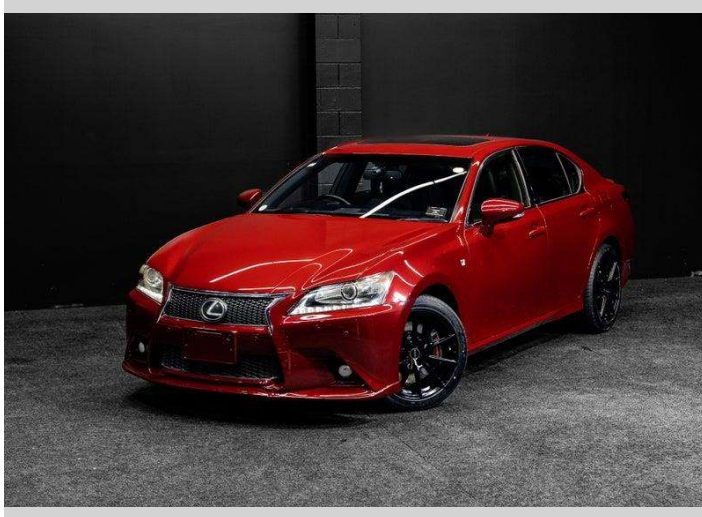

# 2012 Lexus GS 350 F Sport Premium w/ Sunroof

**Purchase Price** **\$25,995**  
Includes GST, Registration & Licensing

Finance may be available on this vehicle. Ask one of our friendly staff for more information.

Gain peace of mind with Mechanical Breakdown Insurance. **Ask us how.**

**Top features**

None Listed

Body Style  
**Sedan**

Odometer  
**66,000 km**

Engine  
**3456 cc, Internal Combustion**

Fuel Type  
**Petrol**

Transmission  
**Auto**

Wheels  
-

VIN  
**7AT0B00RX26000021**

Interior  
-

Safety

Based on 2025 VSRR rating

Reg No.  
-

Ext Colour  
**Red**