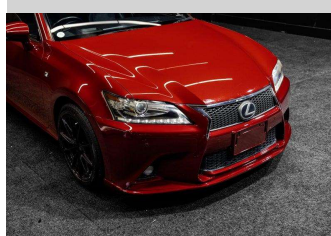

2012 Lexus GS 350 F Sport Premium w/ Sunroof

Purchase Price **\$24,995**
Includes GST, Registration & Licensing

Finance may be available on this vehicle. Ask one of our friendly staff for more information.

Gain peace of mind with Mechanical Breakdown Insurance. **Ask us how.**

Top features

None Listed

Body Style
Sedan

Odometer
66,000 km

Engine
3456 cc, Internal Combustion

Fuel Type
Petrol

Transmission
Auto