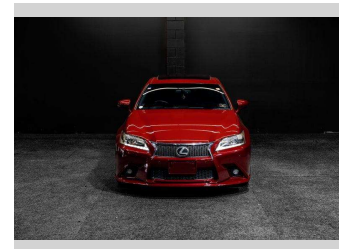

2012 Lexus GS 350 F Sport Premium w/ Sunroof

Purchase Price **\$24,995**
Includes GST, Registration & Licensing

Finance may be available on this vehicle. Ask one of our friendly staff for more information.

Gain peace of mind with Mechanical Breakdown Insurance. **Ask us how.**

Top features

None Listed

Body Style
Sedan

Odometer
66,000 km

Engine
3456 cc, Internal Combustion

Fuel Type
Petrol

Transmission
Auto