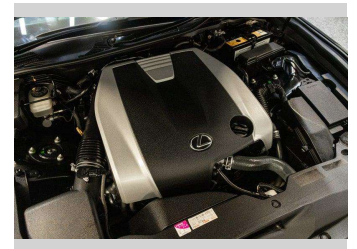

2012 Lexus GS 350 Luxury + Premium w/Sunroof!

Purchase Price **$22,995**
Includes GST, Registration & Licensing

Finance may be available on this vehicle. Ask one of our friendly staff for more information.

Gain peace of mind with Mechanical Breakdown Insurance. **Ask us how.**

Top features
None Listed

Body Style
Sedan

Odometer
143,000 km

Engine
3456 cc, Internal Combustion

Fuel Type
Petrol

Transmission
Auto

Wheels
-

VIN
7AT0B00RX26002303

Interior
-

Safety

Based on 2025 VSRR rating

Reg No.
-

Ext Colour
Black

History
-

Seats
-

CO2 Emissions
★ ★ ☆ ☆ ☆ ☆
254 grams/km

Energy Economy
★ ☆ ☆ ☆ ☆ ☆
Annual fuel cost of $4,270
10.9L per 100km

Cost per year is an estimate based on petrol price of $2.80 per litre and an average distance of 14000 km. Emissions and Energy Economy figures standardised to 3P WLTP.

Stock ID: 3008397