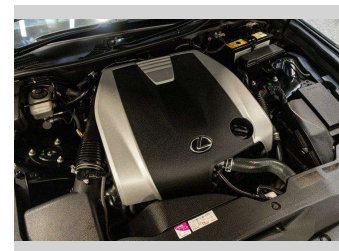

2012 Lexus GS 350 Luxury + Premium w/Sunroof!

Purchase Price **$22,995**
Includes GST, Registration & Licensing

Finance may be available on this vehicle. Ask one of our friendly staff for more information.

Gain peace of mind with Mechanical Breakdown Insurance. **Ask us how.**

Top features
None Listed

Body Style
Sedan

Odometer
143,000 km

Engine
3456 cc, Internal Combustion

Fuel Type
Petrol

Transmission
Auto

Wheels
-

VIN
7AT0B00RX26002303

Interior
-

Safety

Based on 2025 VSRR rating

Reg No.
-

Ext Colour
Black

History
-

Seats
-

CO2 Emissions
★ ★ ☆ ☆ ☆ ☆
254 grams/km

Energy Economy
★ ☆ ☆ ☆ ☆ ☆
Annual fuel cost of $4,270
10.9L per 100km

Cost per year is an estimate based on petrol price of $2.80 per litre and an average distance of 14000 km. Emissions and Energy Economy figures standardised to 3P WLTP.

Stock ID: 3008397