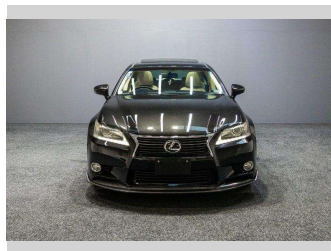

# 2012 Lexus GS 350 Luxury + Premium w/Sunroof!

**Purchase Price** **\$22,995**  
Includes GST, Registration & Licensing

Finance may be available on this vehicle. Ask one of our friendly staff for more information.

Gain peace of mind with Mechanical Breakdown Insurance. **Ask us how.**

**Top features**  
 None Listed

Body Style  
**Sedan**

Odometer  
**143,000 km**

Engine  
**3456 cc, Internal Combustion**

Fuel Type  
**Petrol**