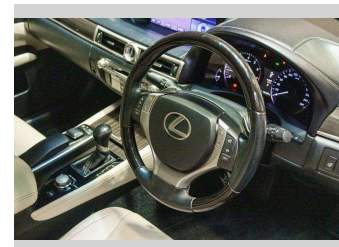

# 2012 Lexus GS 350 Luxury + Premium w/Sunroof!

**Purchase Price** **\$22,995**  
Includes GST, Registration & Licensing

Finance may be available on this vehicle. Ask one of our friendly staff for more information.

Gain peace of mind with Mechanical Breakdown Insurance. **Ask us how.**

**Top features**  
 None Listed

Body Style  
**Sedan**

Odometer  
**143,000 km**

Engine  
**3456 cc, Internal Combustion**

Fuel Type  
**Petrol**