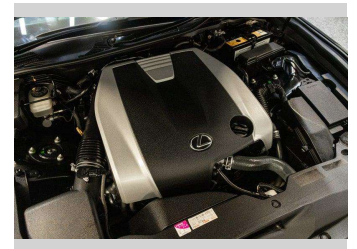

2012 Lexus GS 350 Luxury + Premium w/Sunroof!

Purchase Price **$20,995**
Includes GST, Registration & Licensing

Finance may be available on this vehicle. Ask one of our friendly staff for more information.

Gain peace of mind with Mechanical Breakdown Insurance. **Ask us how.**

Top features
None Listed

Body Style
Sedan

Odometer
143,000 km

Engine
3456 cc, Internal Combustion

Fuel Type
Petrol

Transmission
Auto

Wheels
-

VIN
7AT0B00RX26002303

Interior
-

Safety

Based on 2025 VSRR rating

Reg No.
-

Ext Colour
Black

History
-

Seats
-

CO2 Emissions
★ ★ ☆ ☆ ☆ ☆
254 grams/km

Energy Economy
★ ☆ ☆ ☆ ☆ ☆
Annual fuel cost of $4,270
10.9L per 100km

Cost per year is an estimate based on petrol price of $2.80 per litre and an average distance of 14000 km. Emissions and Energy Economy figures standardised to 3P WLTP.

Stock ID: 3008397