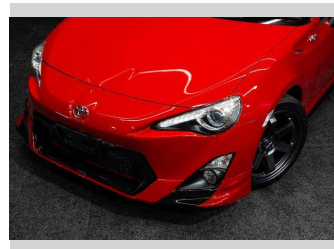

# 2012 Toyota 86 GT | Fresh Import - Very Low kms!

**Purchase Price** **\$24,995**  
Includes GST, Registration & Licensing

Finance may be available on this vehicle. Ask one of our friendly staff for more information.