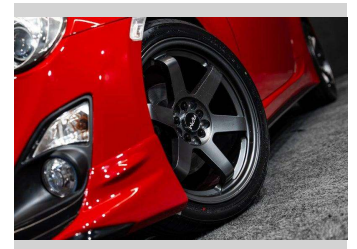

# 2012 Toyota 86 GT | Fresh Import - Very Low kms!

**Purchase Price** **\$24,995**  
Includes GST, Registration & Licensing

Finance may be available on this vehicle. Ask one of our friendly staff for more information.