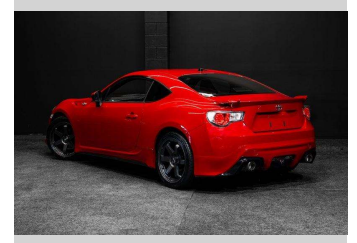

# 2012 Toyota 86 GT | Fresh Import - Very Low kms!

**Purchase Price** **\$24,995**  
Includes GST, Registration & Licensing

Finance may be available on this vehicle. Ask one of our friendly staff for more information.

Gain peace of mind with Mechanical Breakdown Insurance. **Ask us how.**

**Top features**  
 None Listed

Body Style  
**Coupe**

Odometer  
**58,000 km**

Engine  
**1998 cc, Internal Combustion**

Fuel Type  
**Petrol**

Transmission  
**Auto**

Wheels  
 -

VIN  
**7AT0H65RX26024710**

Interior  
 -

Safety  
  
 Based on 2025 VSRR rating

Reg No.  
 -

Ext Colour  
**Red**

History  
 -