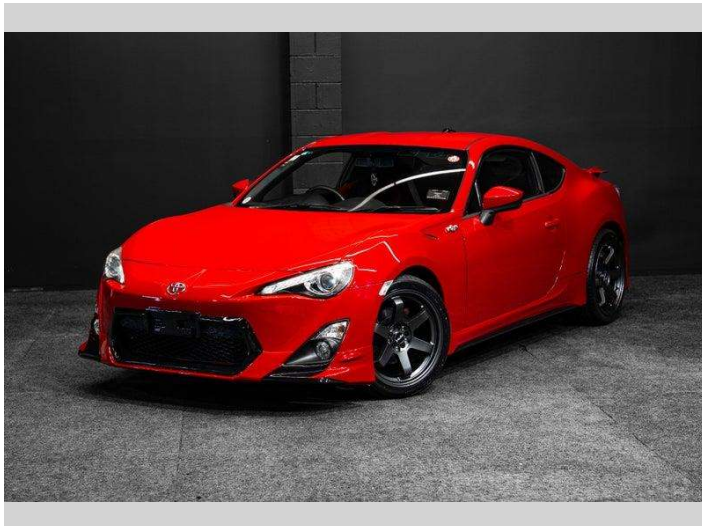

# 2012 Toyota 86 GT | Fresh Import - Very Low kms!

**Purchase Price** **\$24,995**  
Includes GST, Registration & Licensing

Finance may be available on this vehicle. Ask one of our friendly staff for more information.

Gain peace of mind with Mechanical Breakdown Insurance. **Ask us how.**

**Top features**  
 None Listed

Body Style  
**Coupe**

Odometer  
**58,000 km**

Engine  
**1998 cc, Internal Combustion**

Fuel Type  
**Petrol**

Transmission  
**Auto**

Wheels  
 -

VIN  
**7AT0H65RX26024710**

Interior  
 -

Safety  
  
 Based on 2025 VSRR rating

Reg No.  
 -

Ext Colour  
**Red**

History  
 -