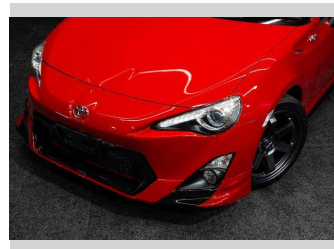

2012 Toyota 86 GT | Fresh Import - Very Low kms!

Purchase Price **\$24,995**
Includes GST, Registration & Licensing

Finance may be available on this vehicle. Ask one of our friendly staff for more information.

Gain peace of mind with Mechanical Breakdown Insurance. **Ask us how.**

Top features
None Listed

Body Style
Coupe

Odometer
58,000 km

Engine
1998 cc, Internal Combustion

Fuel Type
Petrol

Transmission
Auto

Wheels
-