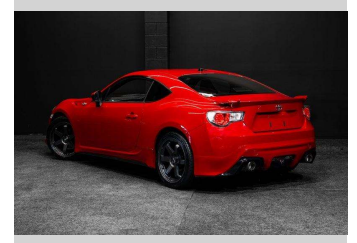

2012 Toyota 86 GT | Fresh Import - Very Low kms!

Purchase Price **\$24,995**
Includes GST, Registration & Licensing

Finance may be available on this vehicle. Ask one of our friendly staff for more information.

Gain peace of mind with Mechanical Breakdown Insurance. **Ask us how.**

Top features
None Listed

Body Style
Coupe

Odometer
58,000 km

Engine
1998 cc, Internal Combustion

Fuel Type
Petrol

Transmission
Auto

Wheels
-

VIN
7AT0H65RX26024710

Interior
-

Safety

Based on 2025 VSRR rating

Reg No.
-

Ext Colour
Red

History
-

Seats
-