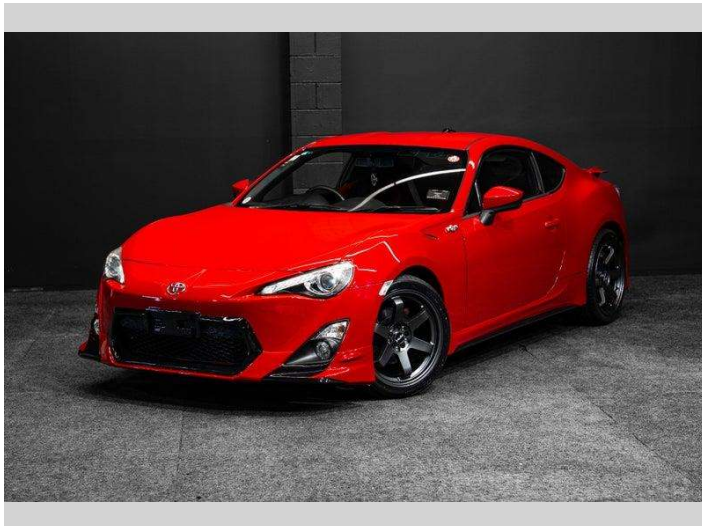

2012 Toyota 86 GT | Fresh Import - Very Low kms!

Purchase Price **\$24,995**
Includes GST, Registration & Licensing

Finance may be available on this vehicle. Ask one of our friendly staff for more information.

Gain peace of mind with Mechanical Breakdown Insurance. **Ask us how.**

Top features
None Listed

Body Style
Coupe

Odometer
58,000 km

Engine
1998 cc, Internal Combustion

Fuel Type
Petrol

Transmission
Auto

Wheels
-

VIN
7AT0H65RX26024710

Interior
-

Safety

Based on 2025 VSRR rating

Reg No.
-

Ext Colour
Red

History
-

Seats
-