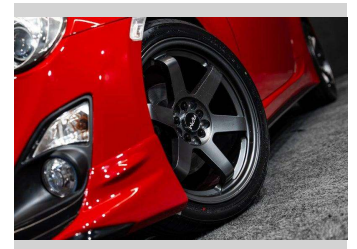

2012 Toyota 86 GT | Fresh Import - Very Low kms!

Purchase Price **$24,995**
Includes GST, Registration & Licensing

Finance may be available on this vehicle. Ask one of our friendly staff for more information.

Gain peace of mind with Mechanical Breakdown Insurance. **Ask us how.**

Top features
None Listed

Body Style
Coupe

Odometer
58,000 km

Engine
1998 cc, Internal Combustion

Fuel Type
Petrol

Transmission
Auto

Wheels
-

VIN
7AT0H65RX26024710

Interior
-

Safety

Based on 2025 VSRR rating

Reg No.
-

Ext Colour
Red

History
-

Seats
-

CO2 Emissions
★★★★☆
206 grams/km

Energy Economy
★☆☆☆☆
Annual fuel cost of $3,490
8.9L per 100km

Cost per year is an estimate based on petrol price of $2.80 per litre and an average distance of 14000 km. Emissions and Energy Economy figures standardised to 3P WLTP.

Stock ID: 8938