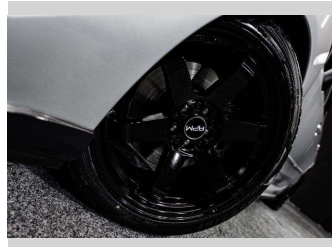

2014 Subaru WRX S4 | AWD Turbo + Lip Kit

Purchase Price **\$29,995**
Includes GST, Registration & Licensing

Finance may be available on this vehicle. Ask one of our friendly staff for more information.

Gain peace of mind with Mechanical Breakdown Insurance. **Ask us how.**