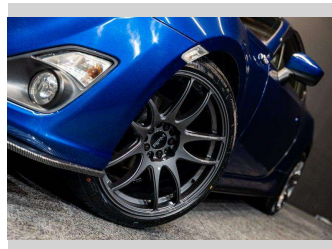

2012 Toyota 86 | Lip Kit + New RPM Wheels!

Purchase Price **\$19,995**
Includes GST, Registration & Licensing

Finance may be available on this vehicle. Ask one of our friendly staff for more information.

Gain peace of mind with Mechanical Breakdown Insurance. **Ask us how.**

Top features

None Listed

Body Style
Coupe

Odometer
136,030 km

Engine
1998 cc, Internal Combustion

Fuel Type
Petrol

Transmission
Auto