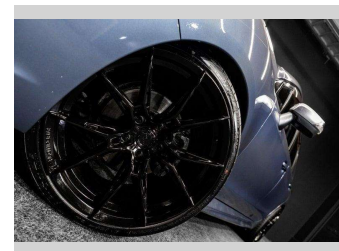

# 2014 Subaru Levorg 1.6GT Eyesight + Aftermarket

**Purchase Price** **\$16,995**  
Includes GST, Registration & Licensing

Finance may be available on this vehicle. Ask one of our friendly staff for more information.

Gain peace of mind with Mechanical Breakdown Insurance. **Ask us how.**

**Top features**

None Listed

Body Style  
**Station Wagon**

Odometer  
**95,000 km**

Engine  
**1599 cc, Internal Combustion**

Fuel Type  
**Petrol**

Transmission  
**Auto**

Wheels  
-

VIN  
**7AT0GF22X26010908**

Interior  
-

Safety  
  
Based on 2025 VSRR rating

Reg No.  
-

Ext Colour  
**Grey**

History  
-