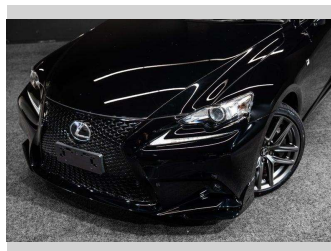

# 2013 Lexus IS 350 F Sport Premium!

**Purchase Price** **\$31,995**  
Includes GST, Registration & Licensing

Finance may be available on this vehicle. Ask one of our friendly staff for more information.

Gain peace of mind with Mechanical Breakdown Insurance. **Ask us how.**

**Top features**

None Listed

Body Style  
**Sedan**

Odometer  
**38,000 km**

Engine  
**3456 cc, Internal Combustion**

Fuel Type  
**Petrol**

Transmission  
**Auto**

Wheels  
-

VIN  
**7AT0B00HX26003703**

Interior  
-

Safety  
  
Based on 2025 VSRR rating

Reg No.  
-

Ext Colour  
**Black**

History  
-