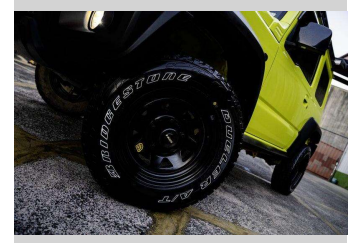

# 2021 Suzuki Jimny SIERRA | Lifted 4WD / 4X4

Purchase Price **\$24,995**  
Includes GST, Registration & Licensing

Finance may be available on this vehicle. Ask one of our friendly staff for more information.

Gain peace of mind with Mechanical Breakdown Insurance. **Ask us how.**

**Top features**

- » 4WD/4x4

Body Style  
**RV-SUV**

Odometer  
**107,000 km**

Engine  
**1462 cc**

Fuel Type  
**Petrol**

Transmission  
**5-Speed Manual, 4WD**