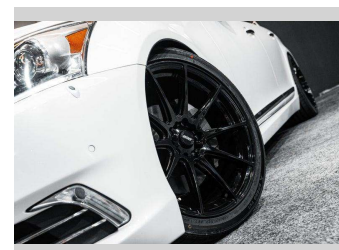

2015 Lexus LS 460 Grade 4.5 IMPORT LUXURY VIP!

Purchase Price **$29,995**
Includes GST, Registration & Licensing

Finance may be available on this vehicle. Ask one of our friendly staff for more information.

Gain peace of mind with Mechanical Breakdown Insurance. **Ask us how.**

Top features
None Listed

Body Style
Sedan

Odometer
91,000 km

Engine
4608 cc

Fuel Type
Petrol

Transmission
Auto

Wheels
-

VIN
7AT0B00JX26136900

Interior
-

Safety

Based on 2025 VSRR rating

Reg No.
-

Ext Colour
White

History
-

Seats
-

CO2 Emissions
☆☆☆☆☆☆
292 grams/km

Energy Economy
☆☆☆☆☆☆
**Annual fuel cost of $4,940
12.6L per 100km**

Cost per year is an estimate based on petrol price of $2.80 per litre and an average distance of 14000 km. Emissions and Energy Economy figures standardised to 3P WLTP.

Stock ID: 8358