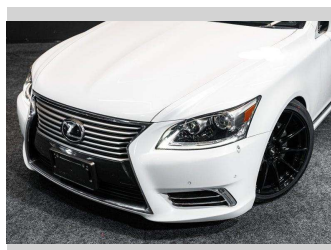

# 2015 Lexus LS 460 Grade 4.5 IMPORT LUXURY VIP!

**Purchase Price** **\$29,995**  
Includes GST, Registration & Licensing

Finance may be available on this vehicle. Ask one of our friendly staff for more information.

Gain peace of mind with Mechanical Breakdown Insurance. **Ask us how.**

**Top features**  
None Listed

Body Style  
**Sedan**

Odometer  
**91,000 km**

Engine  
**4608 cc**

Fuel Type  
**Petrol**

Transmission  
**Auto**