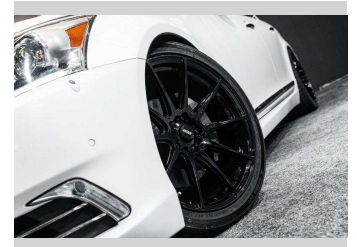

2015 Lexus LS 460 Grade 4.5 IMPORT LUXURY VIP!

Purchase Price **$29,995**
Includes GST, Registration & Licensing

Finance may be available on this vehicle. Ask one of our friendly staff for more information.

Gain peace of mind with Mechanical Breakdown Insurance. **Ask us how.**

Top features

None Listed

Body Style
Sedan

Odometer
91,000 km

Engine
4608 cc, Internal Combustion

Fuel Type
Petrol

Transmission
Auto

Wheels
-

VIN
7AT0B00JX26136900

Interior
-

Safety

Based on 2025 VSRR rating

Reg No.
-

Ext Colour
White

History
-

Seats
-

CO2 Emissions
☆☆☆☆☆☆
292 grams/km

Energy Economy
☆☆☆☆☆☆

Annual fuel cost of $4,940
12.6L per 100km

Cost per year is an estimate based on petrol price of $2.80 per litre and an average distance of 14000 km. Emissions and Energy Economy figures standardised to 3P WLTP.

Stock ID: 8358