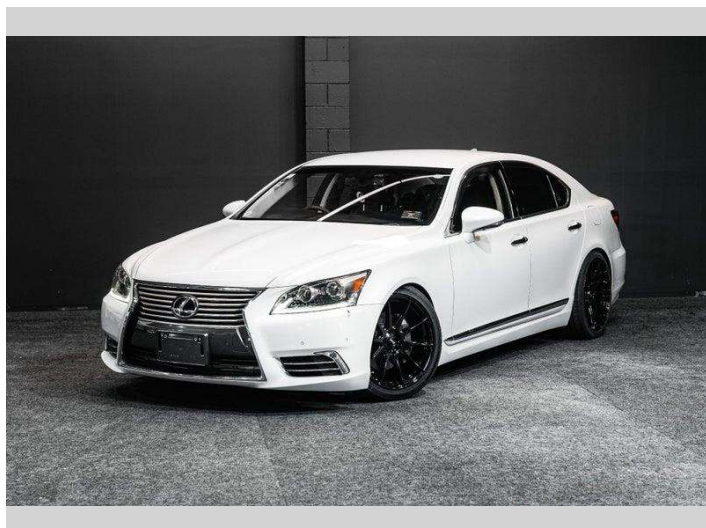

2015 Lexus LS 460 Grade 4.5 IMPORT LUXURY VIP!

Purchase Price **\$29,995**
Includes GST, Registration & Licensing

Finance may be available on this vehicle. Ask one of our friendly staff for more information.

Gain peace of mind with Mechanical Breakdown Insurance. **Ask us how.**

Top features

None Listed

Body Style
Sedan

Odometer
91,000 km

Engine
4608 cc, Internal Combustion

Fuel Type
Petrol

Transmission
Auto

Wheels
-

VIN
7AT0B00JX26136900

Interior
-

Safety

Based on 2025 VSRR rating

Reg No.
-

Ext Colour
White

History
-