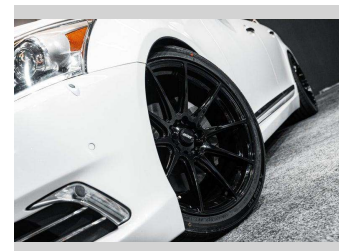

2015 Lexus LS 460 Grade 4.5 IMPORT LUXURY VIP!

Purchase Price **$29,995**
Includes GST, Registration & Licensing

Finance may be available on this vehicle. Ask one of our friendly staff for more information.

Gain peace of mind with Mechanical Breakdown Insurance. **Ask us how.**

Top features

None Listed

Body Style
Sedan

Odometer
91,000 km

Engine
4608 cc, Internal Combustion

Fuel Type
Petrol

Transmission
Auto

Wheels
-

VIN
7AT0B00JX26136900

Interior
-

Safety

Based on 2025 VSRR rating

Reg No.
-

Ext Colour
White

History
-

Seats
-

CO2 Emissions
☆☆☆☆☆☆
292 grams/km

Energy Economy
☆☆☆☆☆☆

Annual fuel cost of $4,940
12.6L per 100km

Cost per year is an estimate based on petrol price of $2.80 per litre and an average distance of 14000 km. Emissions and Energy Economy figures standardised to 3P WLTP.

Stock ID: 8358