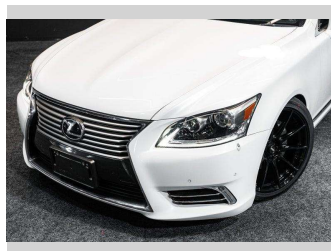

2015 Lexus LS 460 Grade 4.5 IMPORT LUXURY VIP!

Purchase Price **\$29,995**
Includes GST, Registration & Licensing

Finance may be available on this vehicle. Ask one of our friendly staff for more information.

Gain peace of mind with Mechanical Breakdown Insurance. **Ask us how.**

Top features

None Listed

Body Style
Sedan

Odometer
91,000 km

Engine
4608 cc, Internal Combustion

Fuel Type
Petrol

Transmission
Auto