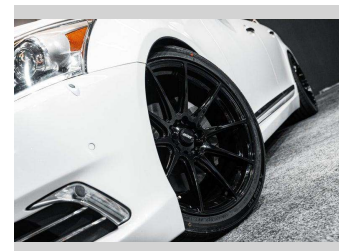

2015 Lexus LS 460 Grade 4.5 IMPORT LUXURY VIP!

Purchase Price **$26,995**
Includes GST, Registration & Licensing

Finance may be available on this vehicle. Ask one of our friendly staff for more information.

Gain peace of mind with Mechanical Breakdown Insurance. **Ask us how.**

Top features
None Listed

Body Style
Sedan

Odometer
91,000 km

Engine
4608 cc, Internal Combustion

Fuel Type
Petrol

Transmission
Auto

Wheels
-

VIN
7AT0B00JX26136900

Interior
-

Safety

Based on 2025 VSRR rating

Reg No.
-

Ext Colour
White

History
-

Seats
-

CO2 Emissions
☆☆☆☆☆☆
292 grams/km

Energy Economy
☆☆☆☆☆☆
Annual fuel cost of $4,940
12.6L per 100km

Cost per year is an estimate based on petrol price of $2.80 per litre and an average distance of 14000 km. Emissions and Energy Economy figures standardised to 3P WLTP.

Stock ID: 8358