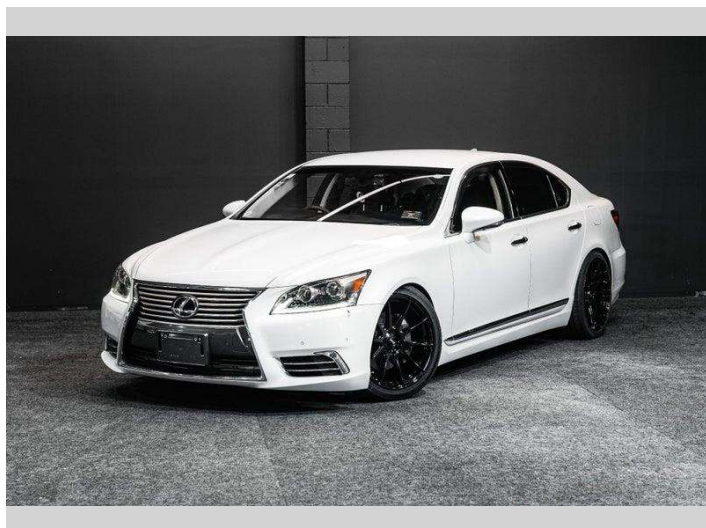

2015 Lexus LS 460 Grade 4.5 IMPORT LUXURY VIP!

Purchase Price **\$26,995**
Includes GST, Registration & Licensing

Finance may be available on this vehicle. Ask one of our friendly staff for more information.

Gain peace of mind with Mechanical Breakdown Insurance. **Ask us how.**

Top features
None Listed

Body Style
Sedan

Odometer
91,000 km

Engine
4608 cc, Internal Combustion

Fuel Type
Petrol

Transmission
Auto

Wheels
-

VIN
7AT0B00JX26136900

Interior
-

Safety

Based on 2025 VSRR rating

Reg No.
-

Ext Colour
White

History
-

Seats
-