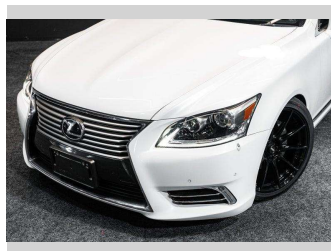

2015 Lexus LS 460 Grade 4.5 IMPORT LUXURY VIP!

Purchase Price **\$26,995**
Includes GST, Registration & Licensing

Finance may be available on this vehicle. Ask one of our friendly staff for more information.

Gain peace of mind with Mechanical Breakdown Insurance. **Ask us how.**

Top features
None Listed

Body Style
Sedan

Odometer
91,000 km

Engine
4608 cc, Internal Combustion

Fuel Type
Petrol

Transmission
Auto

Wheels
-