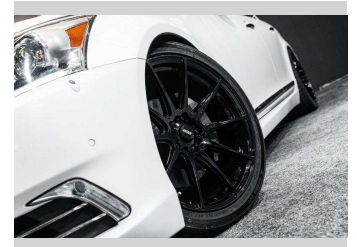

2015 Lexus LS 460 Grade 4.5 IMPORT LUXURY VIP!

Purchase Price **$26,995**
Includes GST, Registration & Licensing

Finance may be available on this vehicle. Ask one of our friendly staff for more information.

Gain peace of mind with Mechanical Breakdown Insurance. **Ask us how.**

Top features

None Listed

Body Style
Sedan

Odometer
91,000 km

Engine
4608 cc, Internal Combustion

Fuel Type
Petrol

Transmission
Auto

Wheels
-

VIN
7AT0B00JX26136900

Interior
-

Safety

Based on 2025 VSRR rating

Reg No.
-

Ext Colour
White

History
-

Seats
-

CO2 Emissions
☆☆☆☆☆☆
292 grams/km

Energy Economy
☆☆☆☆☆☆

Annual fuel cost of $4,940
12.6L per 100km

Cost per year is an estimate based on petrol price of $2.80 per litre and an average distance of 14000 km. Emissions and Energy Economy figures standardised to 3P WLTP.

Stock ID: 8358