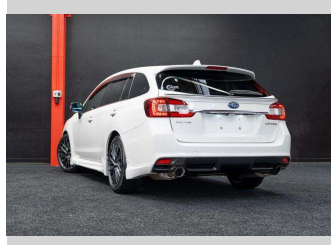

2014 Subaru Levorg | 1.6GT w/ Bodykit!

Purchase Price **\$17,995**
Includes GST, Registration & Licensing

Finance may be available on this vehicle. Ask one of our friendly staff for more information.

Gain peace of mind with Mechanical Breakdown Insurance. **Ask us how.**

Top features
None Listed

Body Style
Station Wagon

Odometer
114,000 km

Engine
1599 cc, Internal Combustion

Fuel Type
Petrol

Transmission
Auto

Wheels
-

VIN
7AT0GF22X26009364

Interior
-

Safety

Based on 2025 VSRR rating

Reg No.
-

Ext Colour
White

History
-

Seats
-

CO2 Emissions
★★★★☆
154 grams/km