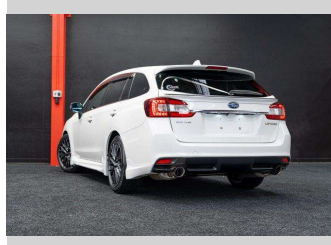

# 2014 Subaru Levorg | 1.6GT w/ Bodykit!

**Purchase Price** **\$17,995**  
Includes GST, Registration & Licensing

Finance may be available on this vehicle. Ask one of our friendly staff for more information.

Gain peace of mind with Mechanical Breakdown Insurance. **Ask us how.**

**Top features**

None Listed

Body Style  
**Station Wagon**

Odometer  
**114,000 km**

Engine  
**1599 cc, Internal Combustion**

Fuel Type  
**Petrol**