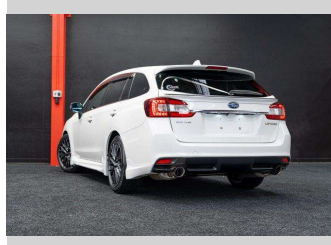

# 2014 Subaru Levorg | 1.6GT w/ Bodykit!

**Purchase Price** **\$15,995**  
Includes GST, Registration & Licensing

Finance may be available on this vehicle. Ask one of our friendly staff for more information.

Gain peace of mind with Mechanical Breakdown Insurance. **Ask us how.**

**Top features**

None Listed

Body Style  
**Station Wagon**

Odometer  
**114,000 km**

Engine  
**1599 cc, Internal Combustion**

Fuel Type  
**Petrol**