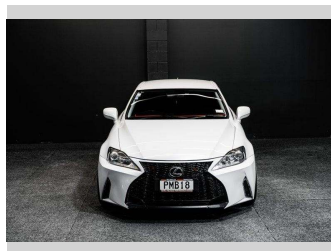

# 2007 Lexus IS 250 V6 | F-Sport Front Bumper

**Purchase Price** **\$14,995**  
Includes GST, Registration & Licensing

Finance may be available on this vehicle. Ask one of our friendly staff for more information.

Gain peace of mind with Mechanical Breakdown Insurance. **Ask us how.**

**Top features**

None Listed

Body Style  
**Sedan**

Odometer  
**122,632 km**

Engine  
**2490 cc, Internal Combustion**

Fuel Type  
**Petrol**