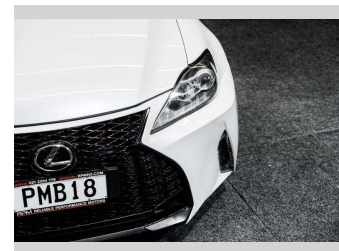

# 2007 Lexus IS 250 V6 | F-Sport Front Bumper

**Purchase Price** **\$14,995**  
Includes GST, Registration & Licensing

Finance may be available on this vehicle. Ask one of our friendly staff for more information.