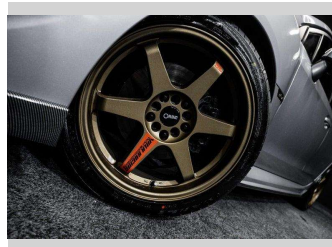

2014 Subaru WRX S4 | GT AWD Turbo + Lip Kit

Purchase Price **\$25,995**
Includes GST, Registration & Licensing

Finance may be available on this vehicle. Ask one of our friendly staff for more information.

Gain peace of mind with Mechanical Breakdown Insurance. **Ask us how.**

Top features

None Listed

Body Style
Sedan

Odometer
94,000 km

Engine
1998 cc, Internal Combustion

Fuel Type
Petrol

Transmission
Auto