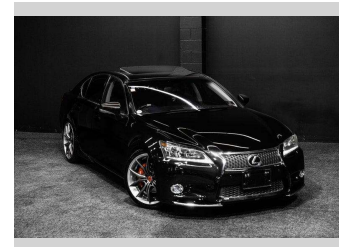

# 2012 Lexus GS 350 L Package w/Sunroof +

**Purchase Price** **\$25,995**  
Includes GST, Registration & Licensing

Finance may be available on this vehicle. Ask one of our friendly staff for more information.

Gain peace of mind with Mechanical Breakdown Insurance. **Ask us how.**

**Top features**

None Listed

Body Style  
**Sedan**

Odometer  
**122,000 km**

Engine  
**3456 cc, Internal Combustion**

Fuel Type  
**Petrol**