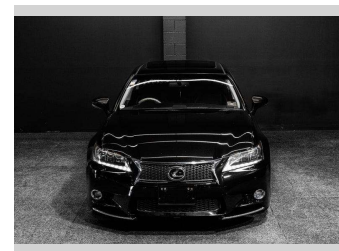

# 2012 Lexus GS 350 L Package w/Sunroof +

**Purchase Price** **\$25,995**  
Includes GST, Registration & Licensing

Finance may be available on this vehicle. Ask one of our friendly staff for more information.

Gain peace of mind with Mechanical Breakdown Insurance. **Ask us how.**

**Top features**

None Listed

Body Style  
**Sedan**

Odometer  
**122,000 km**

Engine  
**3456 cc, Internal Combustion**

Fuel Type  
**Petrol**