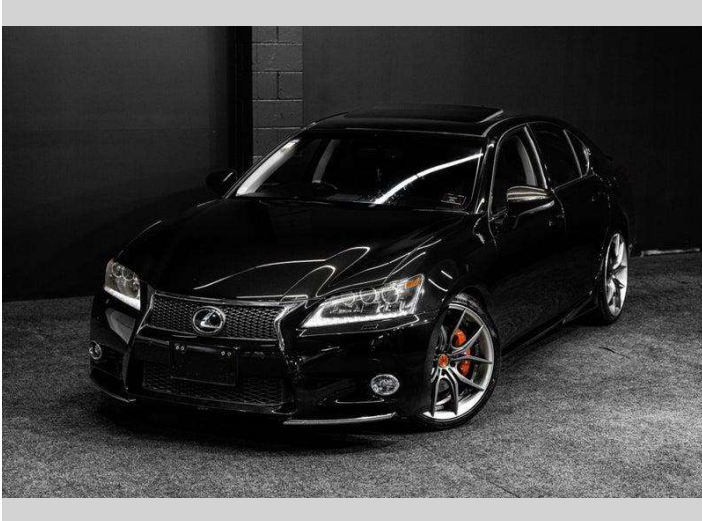

# 2012 Lexus GS 350 L Package w/Sunroof +

**Purchase Price** **\$25,995**  
Includes GST, Registration & Licensing

Finance may be available on this vehicle. Ask one of our friendly staff for more information.

Gain peace of mind with Mechanical Breakdown Insurance. **Ask us how.**

**Top features**

None Listed

Body Style  
**Sedan**

Odometer  
**122,000 km**

Engine  
**3456 cc, Internal Combustion**

Fuel Type  
**Petrol**

Transmission  
**Auto**

Wheels  
-

VIN  
**7AT0B00RX26002420**

Interior  
-

Safety  
  
Based on 2025 VSRR rating

Reg No.  
-

Ext Colour  
**Black**

History  
-