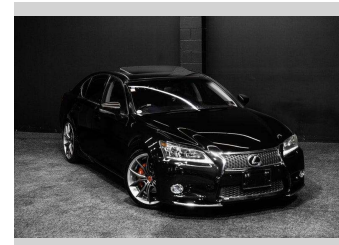

# 2012 Lexus GS 350 L Package w/Sunroof +

**Purchase Price** **\$23,995**  
Includes GST, Registration & Licensing

Finance may be available on this vehicle. Ask one of our friendly staff for more information.

Gain peace of mind with Mechanical Breakdown Insurance. **Ask us how.**

**Top features**

None Listed

Body Style  
**Sedan**

Odometer  
**122,000 km**

Engine  
**3456 cc, Internal Combustion**

Fuel Type  
**Petrol**