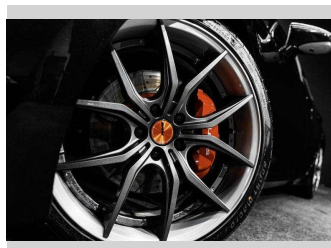

2012 Lexus GS 350 L Package w/Sunroof +

Purchase Price **$23,995**
Includes GST, Registration & Licensing

Finance may be available on this vehicle. Ask one of our friendly staff for more information.

Gain peace of mind with Mechanical Breakdown Insurance. **Ask us how.**

Top features

None Listed

Body Style
Sedan

Odometer
122,000 km

Engine
3456 cc, Internal Combustion

Fuel Type
Petrol

Transmission
Auto

Wheels
-

VIN
7AT0B00RX26002420

Interior
-

Safety

Based on 2025 VSRR rating

Reg No.
-

Ext Colour
Black

History
-

Seats
-

CO2 Emissions
★ ★ ☆ ☆ ☆ ☆
254 grams/km

Energy Economy
★ ☆ ☆ ☆ ☆ ☆
Annual fuel cost of $4,270
10.9L per 100km

Cost per year is an estimate based on petrol price of $2.80 per litre and an average distance of 14000 km. Emissions and Energy Economy figures standardised to 3P WLTP.

Stock ID: 8341