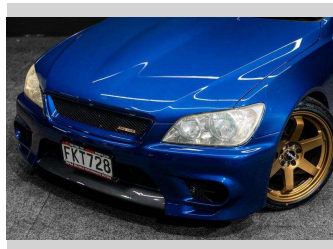

2003 Toyota Altezza 2.0L RWD!

Purchase Price

\$13,995

Includes GST, Registration & Licensing

Finance may be available on this vehicle. Ask one of our friendly staff for more information.

finance
NOW

Gain peace of mind with Mechanical Breakdown Insurance. **Ask us how.**

provident
insurance

Top features

None Listed

Body Style

Sedan

Odometer

139,325 km

Engine