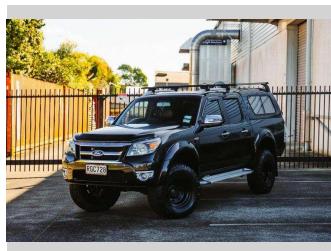

# 2011 Ford Ranger Wildtrak | 3.0TD - 4X4/4WD!

Purchase Price **\$24,995**  
Includes GST, Registration & Licensing

Finance may be available on this vehicle. Ask one of our friendly staff for more information.

Gain peace of mind with Mechanical Breakdown Insurance. **Ask us how.**

**Top features**

- » 4WD/4x4

Body Style  
**Ute**

Odometer  
**146,000 km**

Engine  
**2953 cc**

Fuel Type  
**Diesel**

Transmission  
**Auto, 4WD**