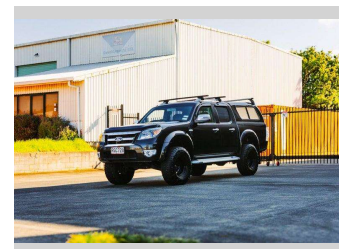

# 2011 Ford Ranger Wildtrak | 3.0TD - 4X4/4WD!

Purchase Price **\$24,995**  
Includes GST, Registration & Licensing

Finance may be available on this vehicle. Ask one of our friendly staff for more information.

Gain peace of mind with Mechanical Breakdown Insurance. **Ask us how.**

**Top features**

- » 4WD/4x4

Body Style  
**Ute**

Odometer  
**146,000 km**

Engine  
**2953 cc**

Fuel Type  
**Diesel**

Transmission  
**Auto, 4WD**