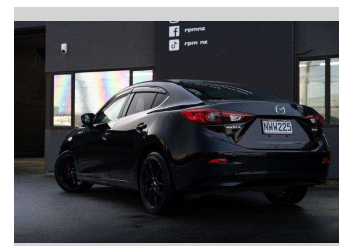

2014 Mazda Axela 6SP Manual | Black on Black

Purchase Price

\$14,995

Includes GST, Registration & Licensing

Finance may be available on this vehicle. Ask one of our friendly staff for more information.

finance
NOW

Gain peace of mind with Mechanical Breakdown Insurance. **Ask us how.**

provident
insurance

Top features

None Listed

Body Style

Sedan

Odometer

109,000 km

Engine

1498 cc

Fuel Type

Petrol

Transmission

Auto

Wheels

-

Ext Colour

Black

History

-

Seats

5 seats

CO2 Emissions

★★★★☆