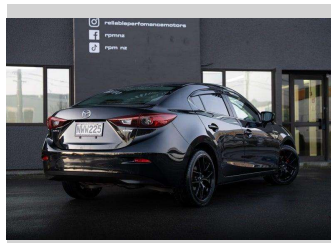

2014 Mazda Axela 6SP Manual | Black on Black

Purchase Price

\$14,995

Includes GST, Registration & Licensing

Finance may be available on this vehicle. Ask one of our friendly staff for more information.

finance
NOW

Gain peace of mind with Mechanical Breakdown Insurance. **Ask us how.**

provident
insurance

Top features

None Listed

Body Style

Sedan

Odometer

109,000 km

Engine

1498 cc

Fuel Type

Petrol

Transmission

Auto

Wheels

-

Ext Colour

Black

History

-

Seats

5 seats

CO2 Emissions

★★★★☆