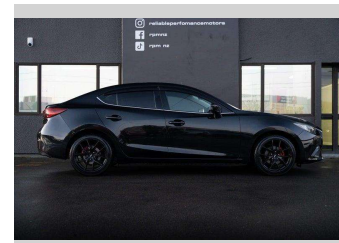

2014 Mazda Axela 6SP Manual | Black on Black

Purchase Price

\$14,995

Includes GST, Registration & Licensing

Finance may be available on this vehicle. Ask one of our friendly staff for more information.

finance
NOW

Gain peace of mind with Mechanical Breakdown Insurance. **Ask us how.**

provident
insurance

Top features

None Listed

Body Style

Sedan

Odometer

109,000 km

Engine

1498 cc

Fuel Type

Petrol

Transmission

Auto

Wheels

-

Ext Colour

Black

History

-

Seats

5 seats

CO2 Emissions

★★★★☆